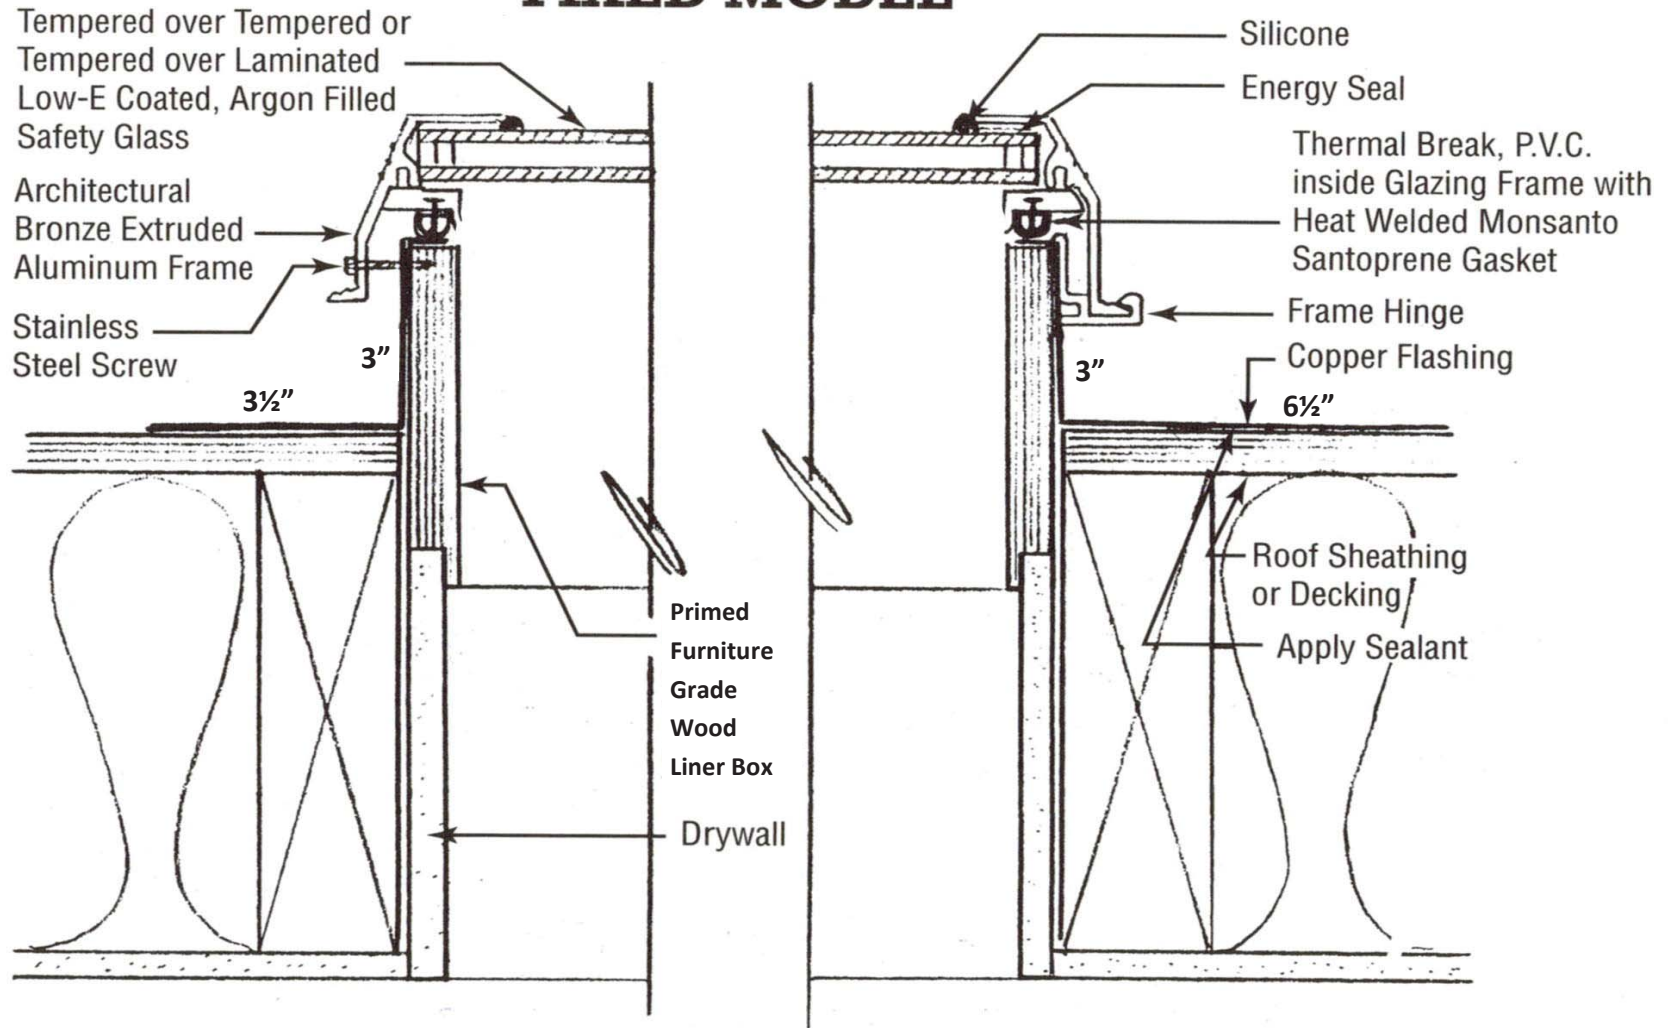

INSULATED GLASS SKYLIGHT PITCHED ROOF APPLICATION

FIXED MODEL

3" curb height standard. Custom curb height and flashing available.

Tel: 631-924-TOPS

Fax: 631-924-8600

Skylight
Specialist