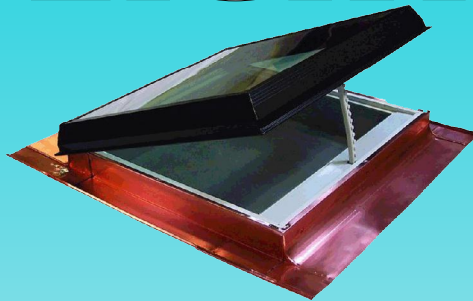

# Trust Long Island's Own Skylight Specialist

Manufacturer of  
**Insula-Dome**  
SKYLIGHTS

Offering the same high quality, high performance features you have come to associate with North America's best built skylights for over three decades, offered in many popular sizes for venting or fixed models. Our energy saving Low-E Coated, Argon Gas Filled insulated Safety Glass tops are now available for conversions or repairs. Skylight Specialist standard and custom sizes fit most other manufacturers' products. Our extruded aluminum outer frames are welded at the corners and feature a durable powder coated bronze finish.

<b>Actual Unit Size</b>	<b>14" x 22"</b>	<b>14" x 30"</b>	<b>14" x 45½"</b>	<b>14" x 60"</b>	<b>14" x 72"</b>	<b>14" x 96"</b>
Rough Opening	14½" x 22½"	14½" x 30½"	14½" x 46"	14½" x 60½"	14½" x 72½"	14½" x 96½"
<b>Actual Unit Size</b>	<b>22" x 22"</b>	<b>22" x 30"</b>	<b>22" x 45½"</b>	<b>22" x 60"</b>	<b>22" x 72"</b>	<b>22" x 96"</b>
Rough Opening	22 ½" x 22 ½"	22 ½" x 30 ½"	22 ½" x 46"	22 ½" x 60 ½"	22 ½" x 72 ½"	22½" x 96½"
<b>Actual Unit Size</b>	<b>30" x 30"</b>	<b>30" x 45½"</b>	<b>30" x 60"</b>	<b>30" x 72"</b>	<b>30" x 96"</b>	
Rough Opening	30½" x 30½"	30½" x 46"	30½" x 60½"	30½" x 72½"	30½" x 96½"	
<b>Actual Unit Size</b>	<b>45½" x 45½"</b>	<b>45½" x 60"</b>	<b>45½" x 72"</b>	<b>60" x 60"</b>		
Rough Opening	46" x 46"	46" x 60½"	46" x 72½"	60½" x 60½"		