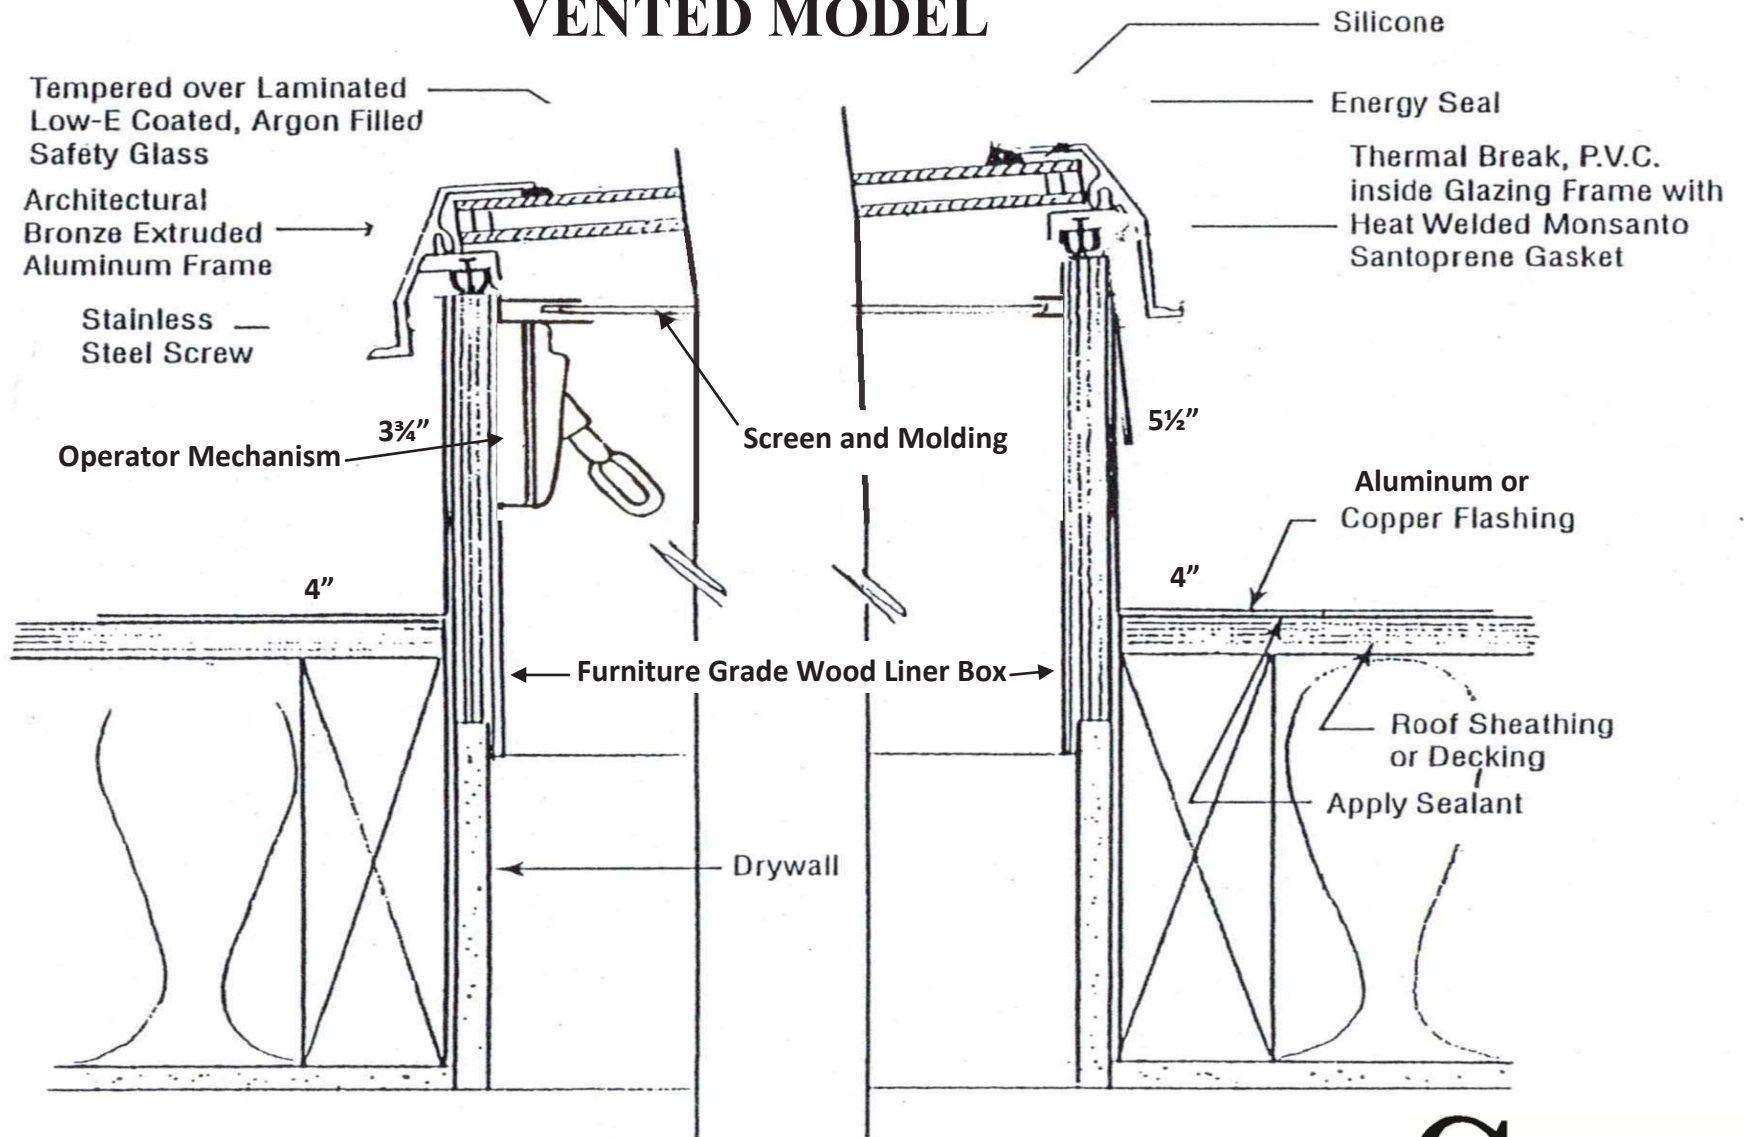

INSULATED GLASS SKYLIGHT FLAT ROOF APPLICATION

VENTED MODEL

Tel: 631-924-TOPS

Fax: 631-924-8600

Incline curb standard. Custom curb height and flashing available.

Skylight
Specialist