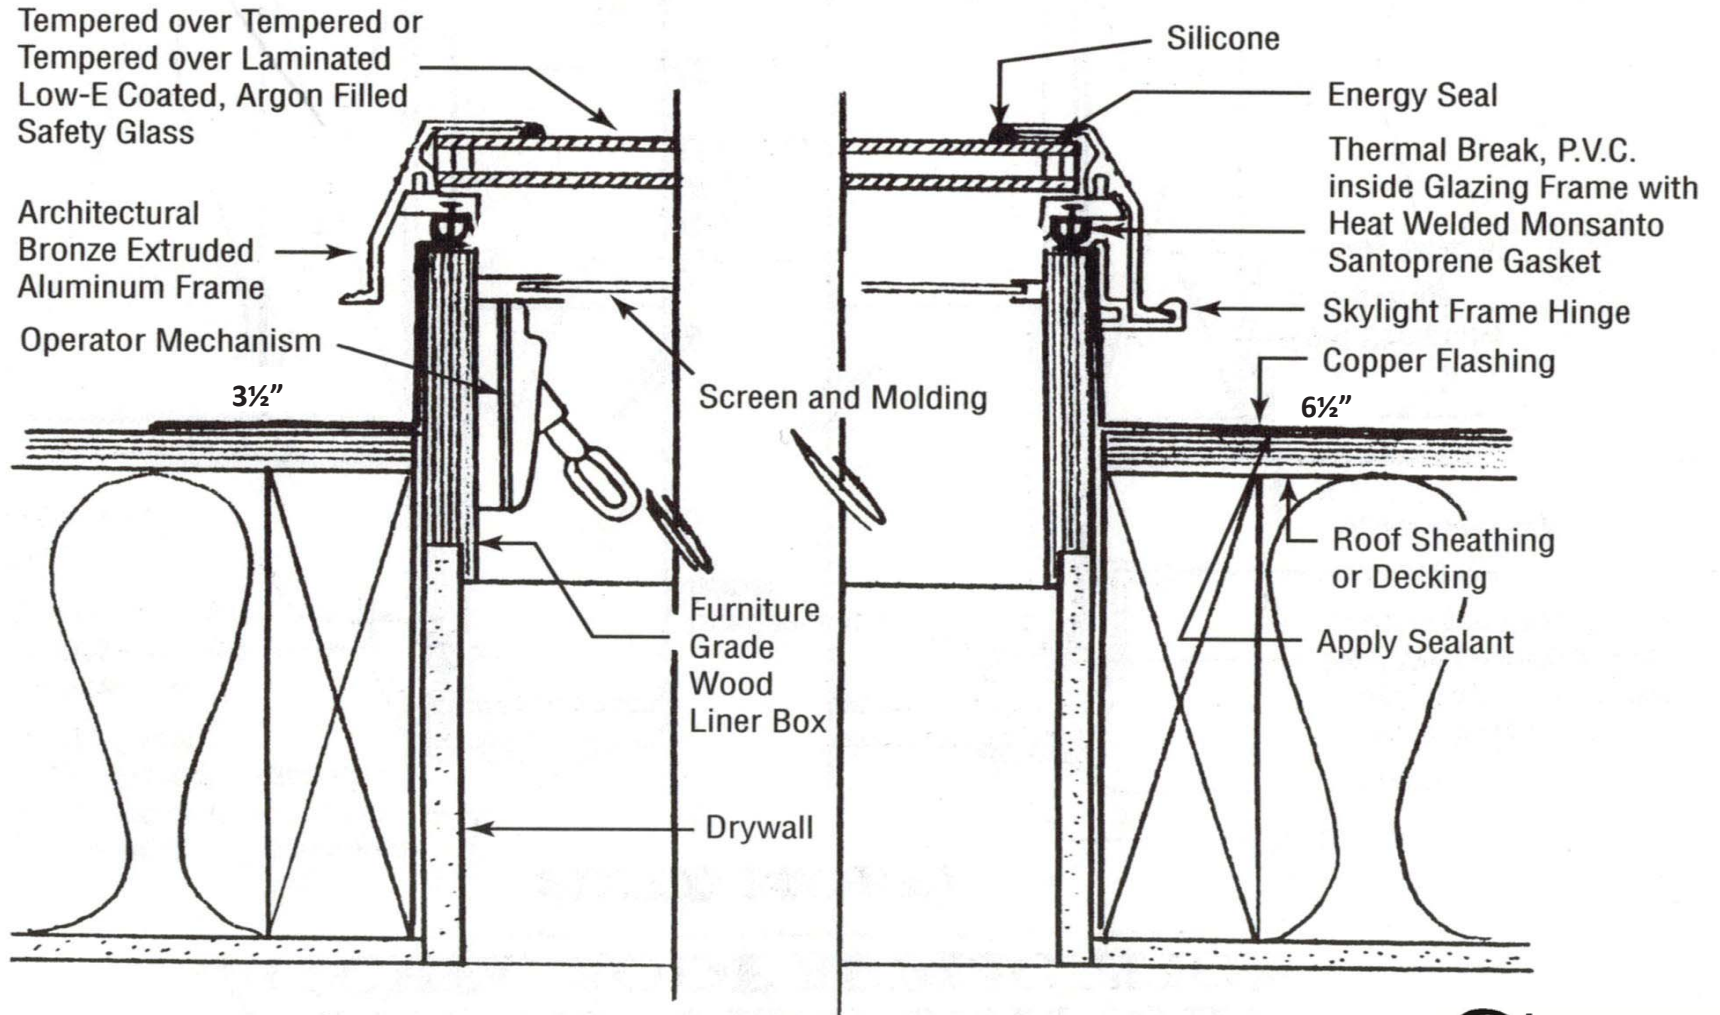

INSULATED GLASS SKYLIGHT PITCHED ROOF APPLICATION

VENTED MODEL

3" curb height standard. Custom curb height and flashing available.

Tel: 631-924-TOPS

Fax: 631-924-8600

Skylight
Specialist